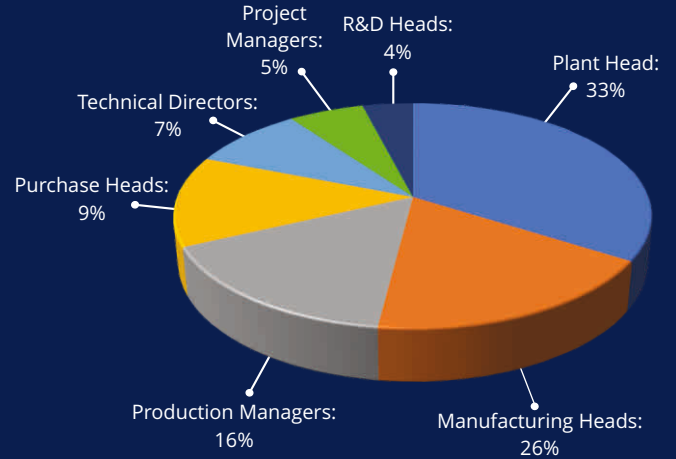

Industries Covered:

Readers:

Geographical Reach: