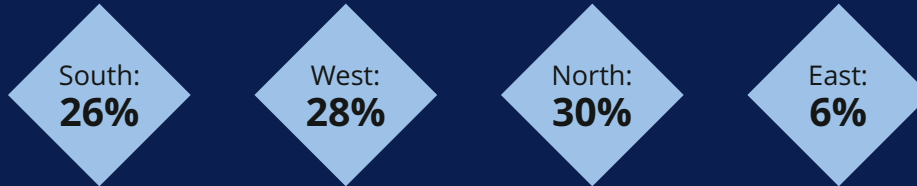

Magazine Focus

Industries Covered:

Readers:

Geographical Reach:

PRINT RATES:

Page Advertisement Rates

Ad Size	(width)	(height)	Ad Size	(width)	(height)	Ad size	(width)	(height)
Full Page			Half Page			Strip Ad		
Bleed	21.59 cm	27.94 cm	Horizontal	19 cm	12 cm	Horizontal	19 cm	5 cm
Text Area	19.59cm	25.95 cm	Vertical	12 cm	19 cm	Vertical	5 cm	19 cm
Non Bleed	19 cm	25 cm						
₹ 50,000			₹ 25,000			₹ 15,000		

PREMIUM POSITIONS

Front gatefold	Back page	Inside front cover	Inside back cover
120,000	60,000	45,000	40,000

ONLINE RATES:

Banner Advertisement Rates

Banner Name	Position	Visibility	Size	RATE per month
HOME PAGE				
Leader Board	Header of the website	Visible in entire website	728 X 90	35,000
Topic Banner	Below every category on home page	On home page only	600 X 90	25,000
Floating Banner	Floating on page	Visibility based on criteria	728 X 90	20,000
INSIDE PAGES				
Content Banner	Below every article	Below every article	600 X90	10,000
Sky scraper	Inside category page	Visibility based on criteria	300 X 250	15,000