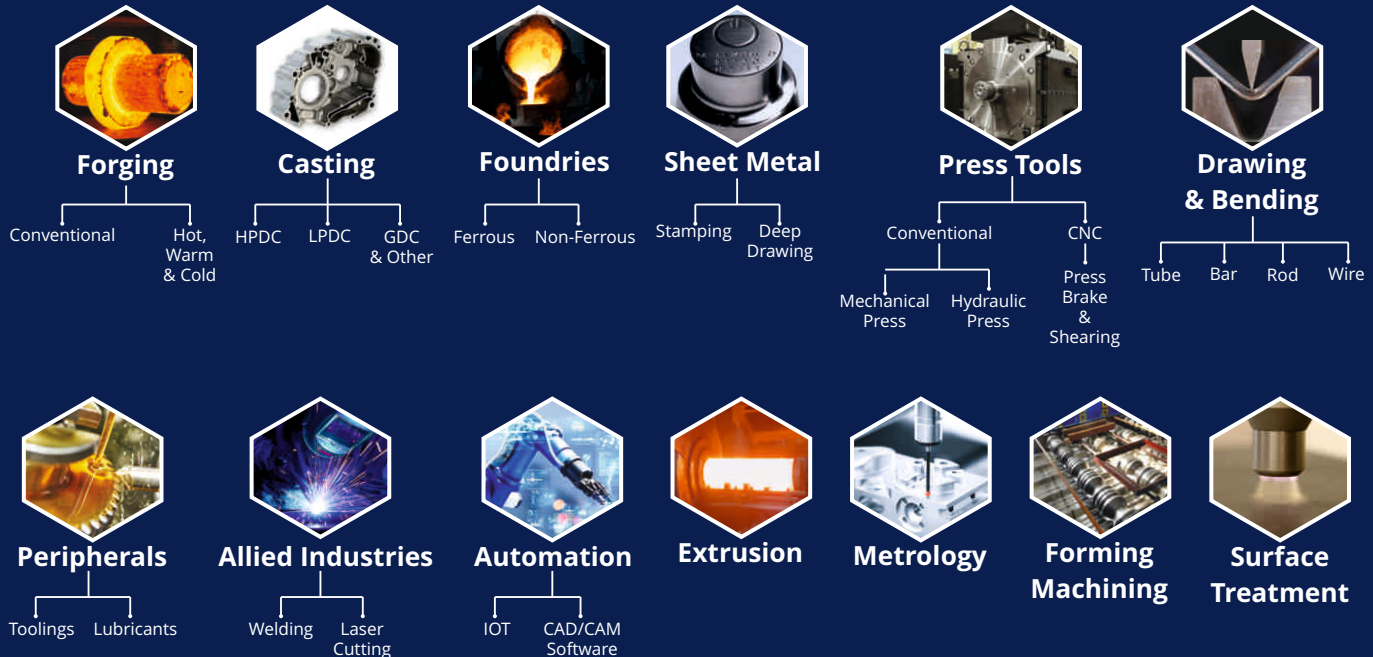

PAN India Circulation : 30,000 Copies

“METAL FORMING WORLD” is 7th Magazine brand of Divya Media Publications Pvt.Ltd. which is consistent in delivering quality & authentic content for the past 25 years.

The “METAL FORMING WORLD” Magazine is Exclusively Dedicated to the below segment & covering the latest technologies & trends: Forging - Hot, Warm & Cold Ferrous & Non-ferrous Forgings, Casting - HPDC, LPDC & GCC Castings, Foundries - Ferrous & Non-ferrous Foundries, Sheet Metal - Stampings & Deep Drawings, Drawing & Bending - Tube, Bar, Rod, Wire, Peripherals - Tooling, Lubricants, Metrology, Automation - IOT, CAD/CAM Software, Forming Machinery, Surface Treatment.

Magazine Focus