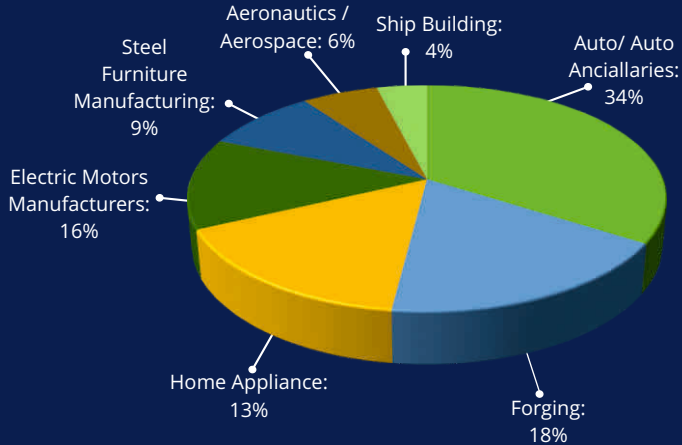

Industries Covered: