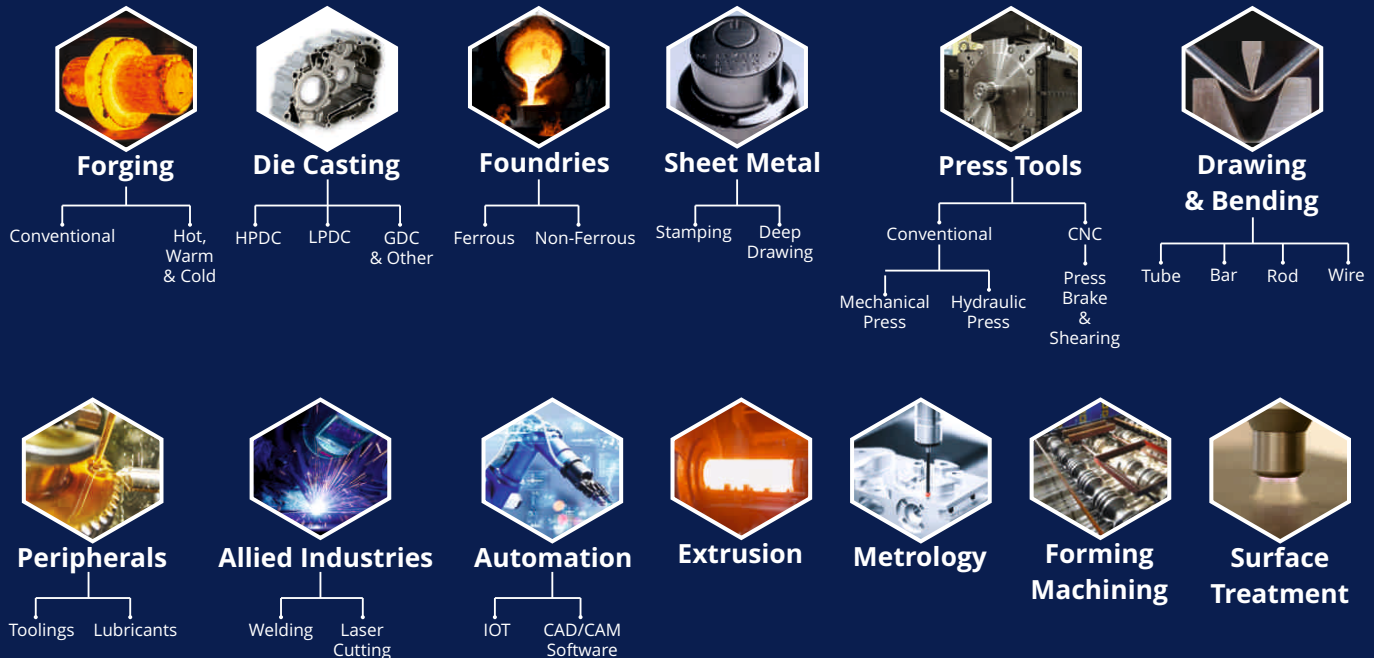

PAN India Circulation : 30,000 Copies

“METAL FORMING WORLD” is 7th Magazine brand of Divya Media Publications Pvt.Ltd. which is consistent in delivering quality & authentic content for the past 25 years.

The “METAL FORMING WORLD” Magazine is Exclusively Dedicated to the below segment & covering the latest technologies & trends: Forging - Hot, Warm & Cold Ferrous & Non-ferrous Forgings, Casting - HPDC, LPDC & GCC Castings, Foundries - Ferrous & Non-ferrous Foundries, Sheet Metal - Stampings & Deep Drawings, Drawing & Bending - Tube, Bar, Rod, Wire, Peripherals - Tooling, Lubricants, Metrology, Automation - IOT, CAD/CAM Software, Forming Machinery, Surface Treatment.

Magazine Focus